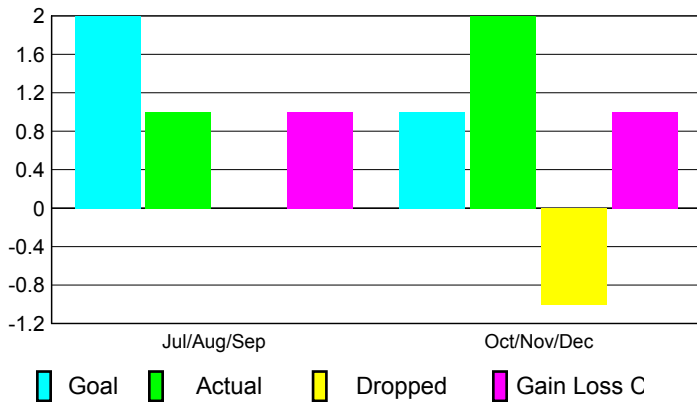

2010-2011 GMT Reports for District (or Undistricted) **District S 2**

GMT: **Mr. Pedro Mario Marrello**

Location: **BOLIVIA**

GMT CA: **3**

CLUBS

Club Results
2010-2011

Clubs
2009-2010

Month	New Club Goal	Actual New Clubs	Actual Dropped Clubs	Gain/Loss of Clubs	Gain/Loss of Clubs
Jul/Aug/Sep	2	1	0	1	-2
Oct/Nov/Dec	1	2	-1	1	1
Totals	3	3	-1	2	-1

Club Results 2010-2011

Goal, New, Dropped, Gain/Loss

Comparison of Club Gain/Loss

Current Year Compared to the Previous Year

YTD Status Quo Clubs 2010-2011

Status Quo Clubs Compared to Status Quo Members

MEMBERSHIP