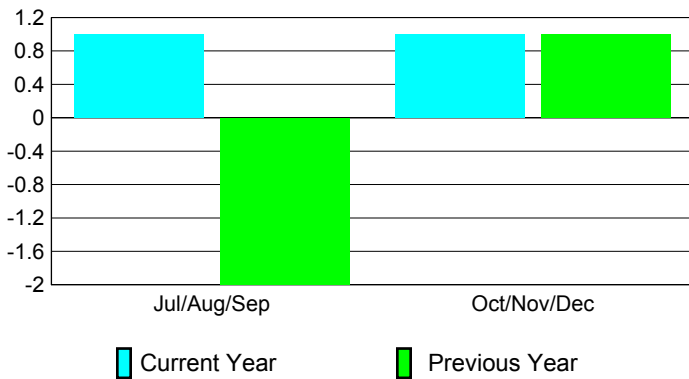

2010-2011 GMT Reports for District (or Undistricted) **District S 2**

GMT: **Mr. Pedro Mario Marrello**

Location: **BOLIVIA**

GMT CA: **3**

CLUBS

Club Results
2010-2011

Clubs
2009-2010

Month	New Club Goal	Actual New Clubs	Actual Dropped Clubs	Gain/Loss of Clubs	Gain/Loss of Clubs
Jul/Aug/Sep	2	1	0	1	-2
Oct/Nov/Dec	1	2	-1	1	1
Totals	3	3	-1	2	-1

Club Results 2010-2011

Goal, New, Dropped, Gain/Loss

Comparison of Club Gain/Loss

Current Year Compared to the Previous Year

YTD Status Quo Clubs 2010-2011

Status Quo Clubs Compared to Status Quo Members

MEMBERSHIP