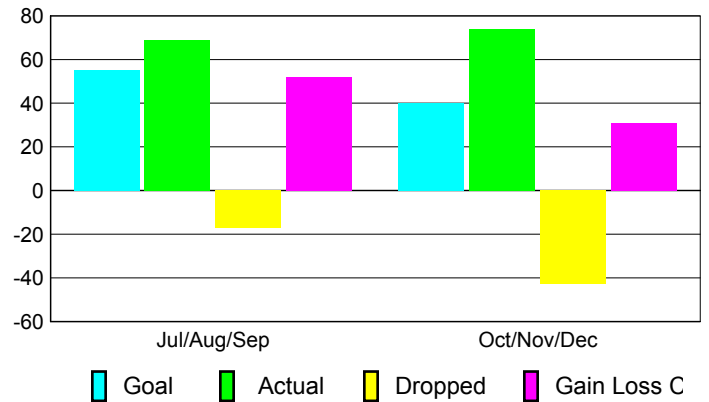

Membership Results 2010-2011

Goal, New, Dropped, Gain/Loss