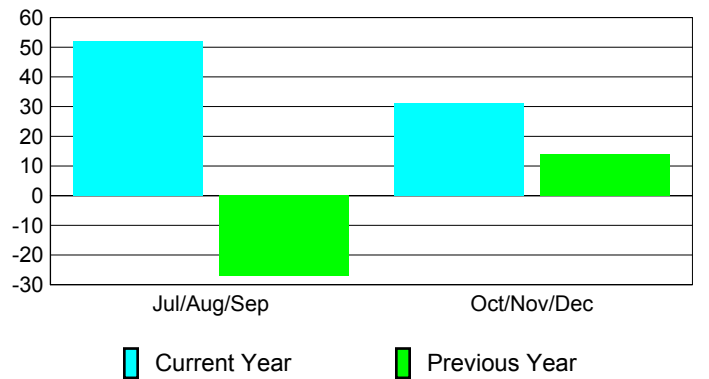

Comparison of Membership Gain/Loss

Current Year Compared to the Previous Year